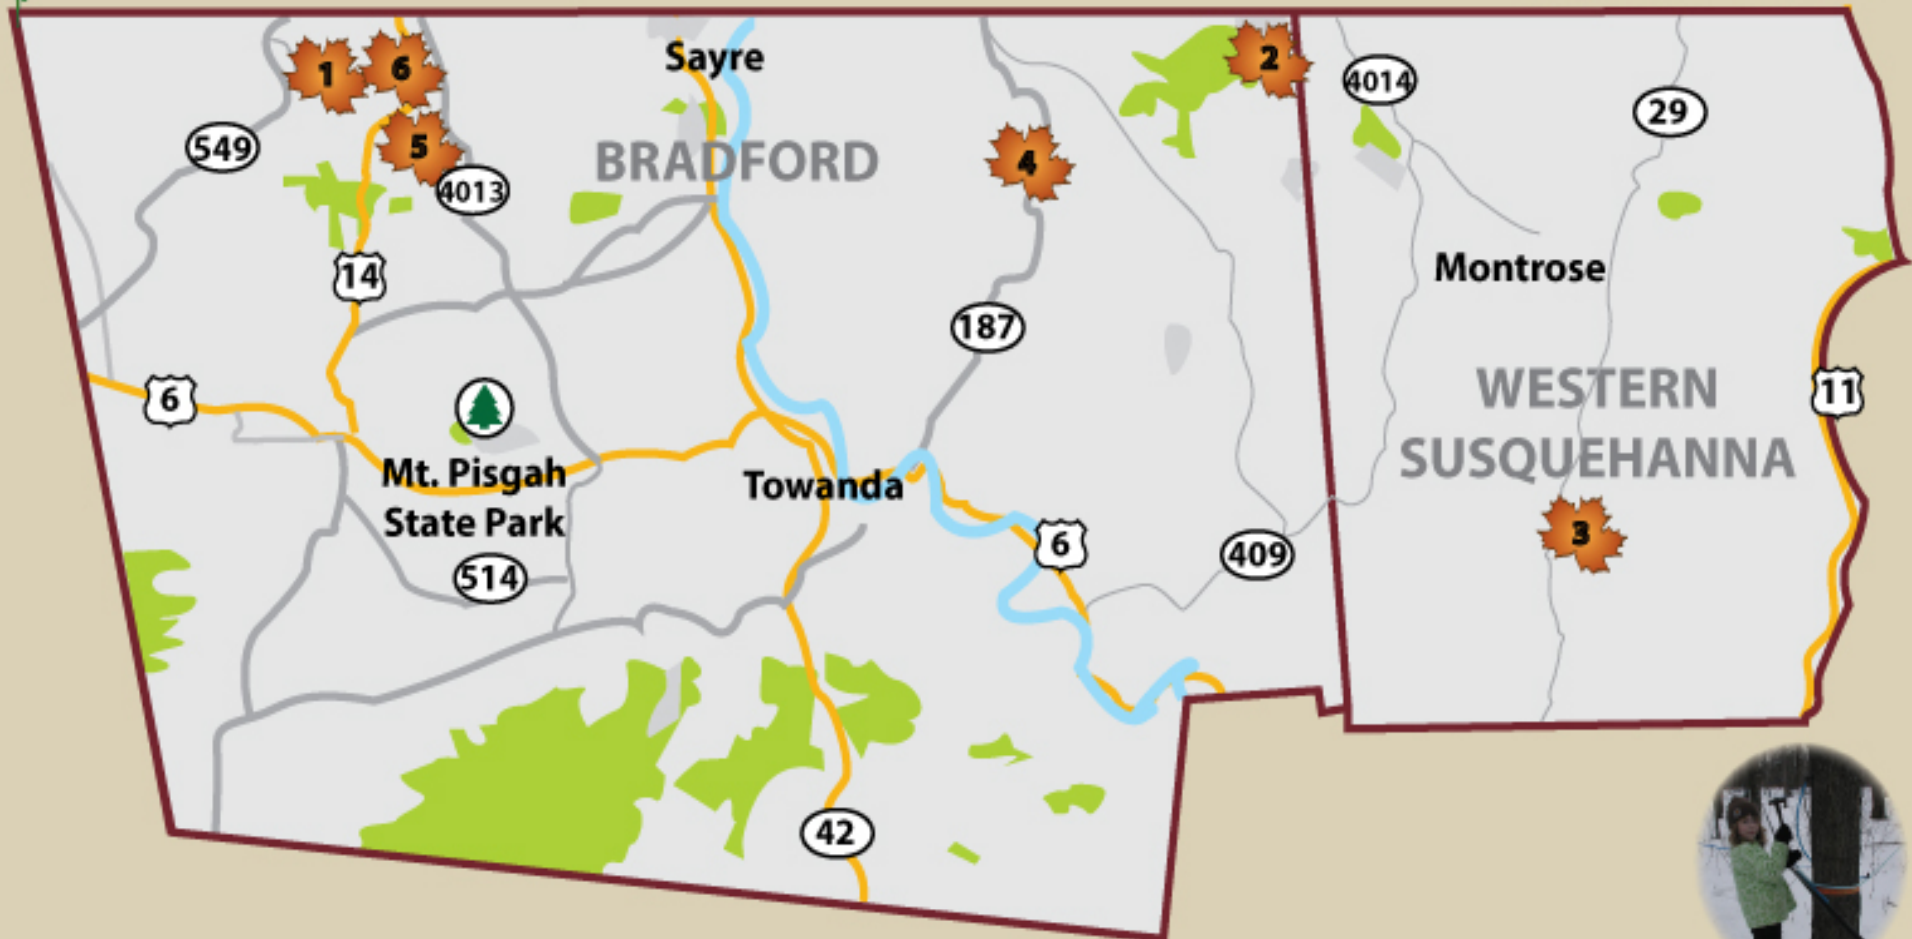

Maple Weekend Participating Members:

1 - Bradley- Mann Maple Syrup
4270 Judson Hill Rd.
Gillett, Pa. 16925
(570)-537-2843, (570)537-6676
www.mannscountrygardens.com

3 - Loch's Maple Syrup
143 Cokely Road
Springville, Pa. 18844
(570) 965-2679
www.lochsmapple.com

5 - Jelliff's Maple
11843 Berwick Turnpike
Columbia Cross Rds., Pa. 16914
570-596-4275 (H), 570-529-1209(C)
gjelliff@npacc.net

6 - Bixby's Maple Products
242 Wheeler Rd.
Gillett, PA. 16925
1-570-529-3350

2 - Dewy Meadows Maple
Andrew Dewing
3249 Montrose Tpke.
Warren Center, Pa. 18851
www.dewymeadows.com
(570)395-3458

4 - White Barn Farm
32475 Rt. 187
Rome, Pa. 18837
(570)247-2930
Visit us on Facebook
Oco@cableracer.com